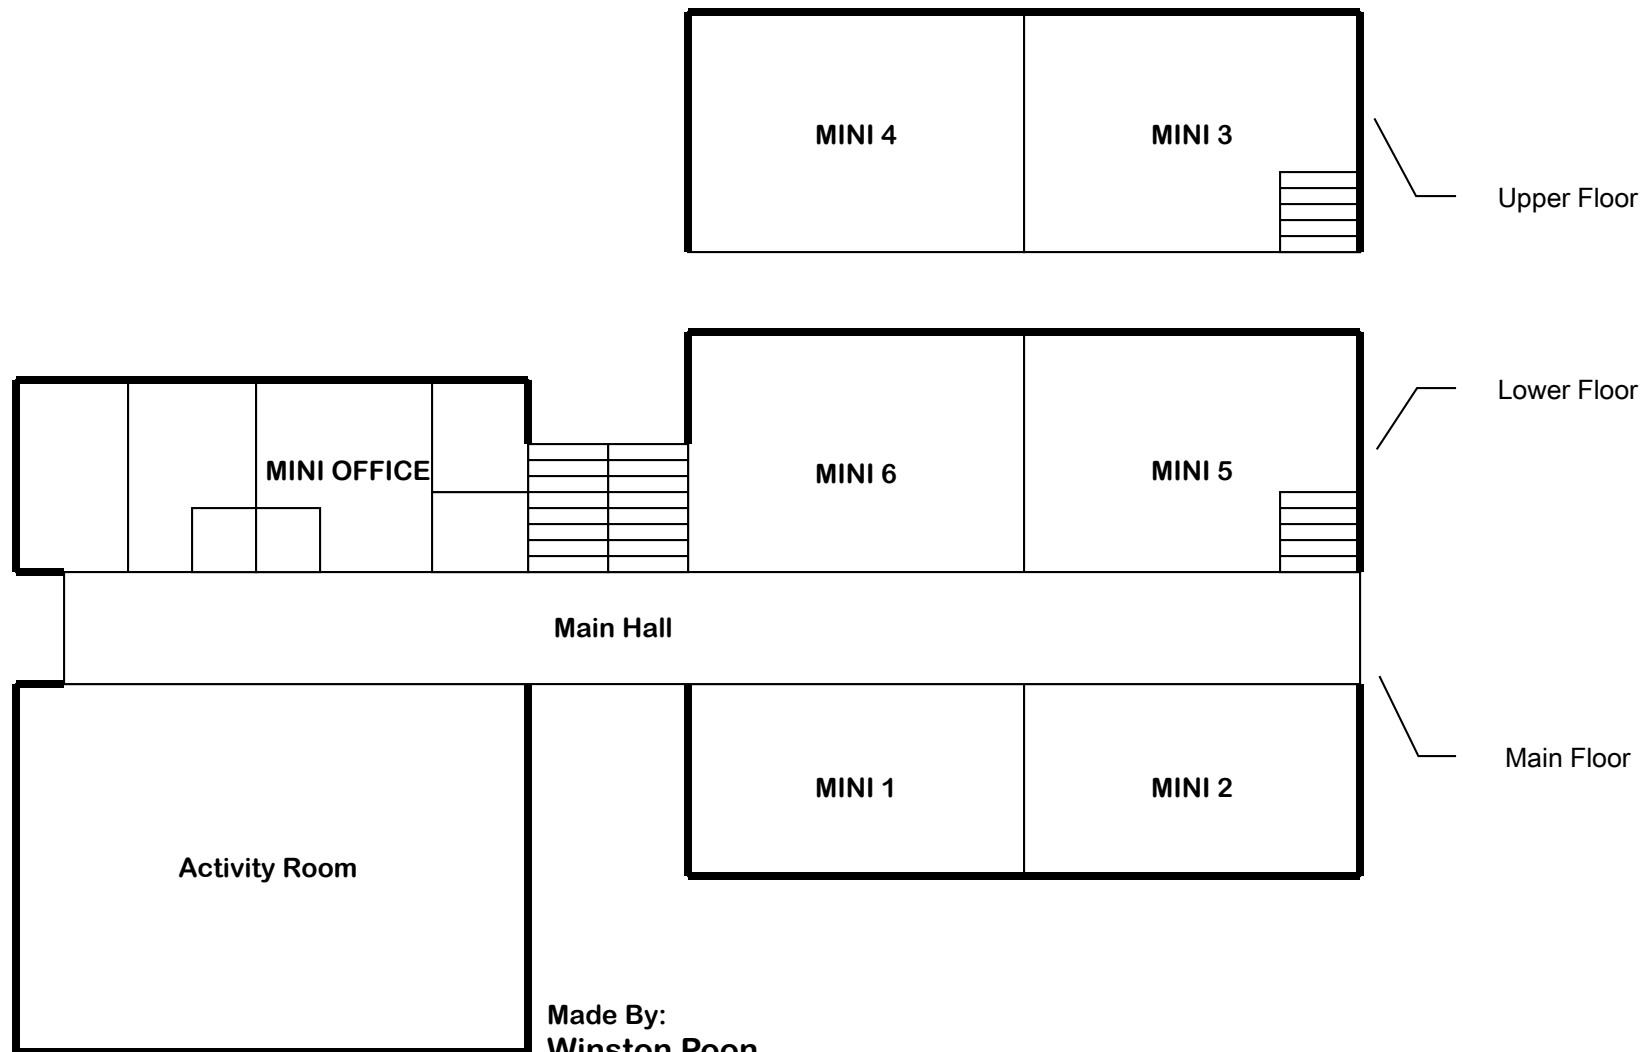

Second Floor

Not To Scale

Made By:
Winston Poon

PRINCE
Of
WALES

MINI School

2250 Eddington Drive
Vancouver, B.C.
Canada
V6L 2E7

Not To Scale

Made By:
Winston Poon