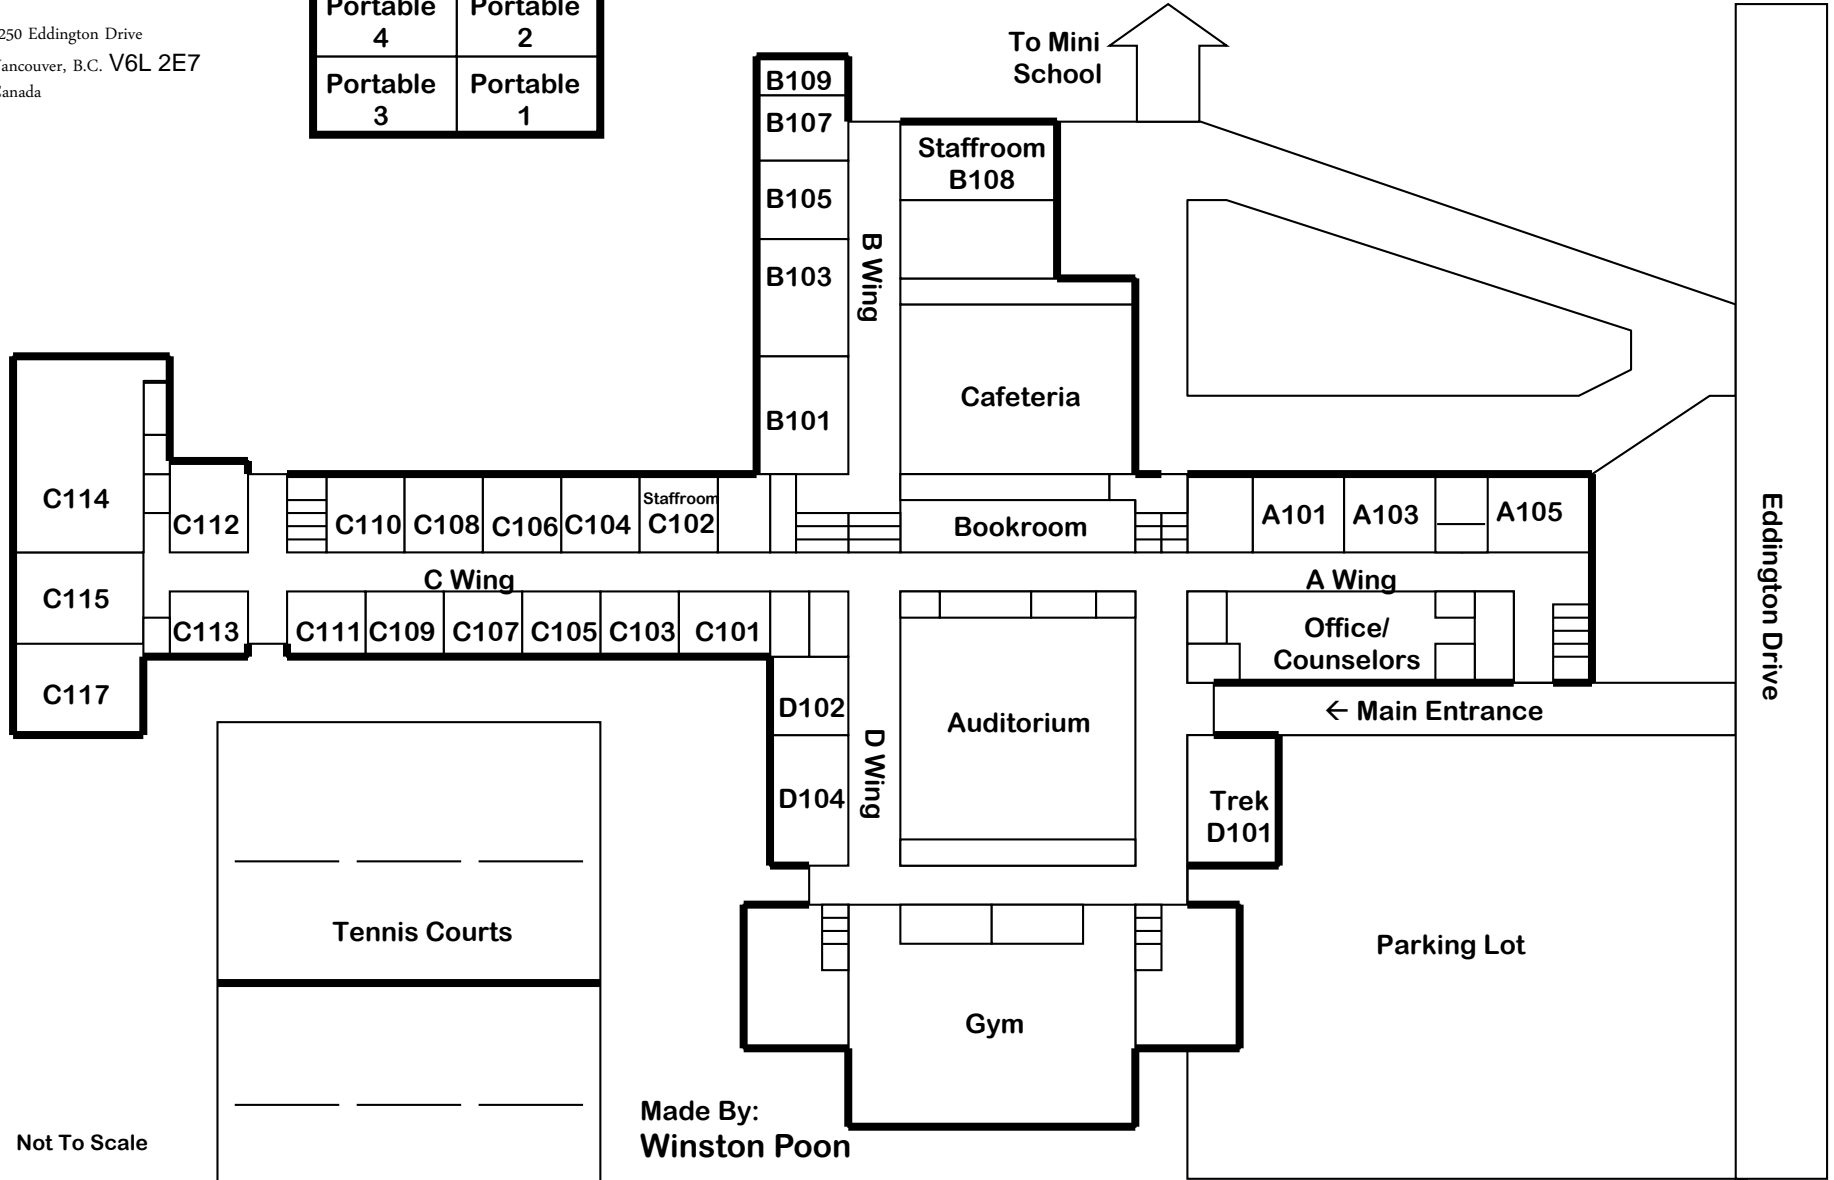

PRINCE Of WALES

First Floor

Portable 4	Portable 2
Portable 3	Portable 1

2250 Eddington Drive
Vancouver, B.C. V6L 2E7
Canada

Not To Scale

Made By:
Winston Poon

PRINCE
Of
WALES

2250 Eddington Drive
Vancouver, B.C.
Canada
V6L 2E7

Second Floor

Not To Scale

Made By:
Winston Poon

PRINCE
Of
WALES

MINI School

2250 Eddington Drive
Vancouver, B.C.
Canada
V6L 2E7

Not To Scale

Made By:
Winston Poon