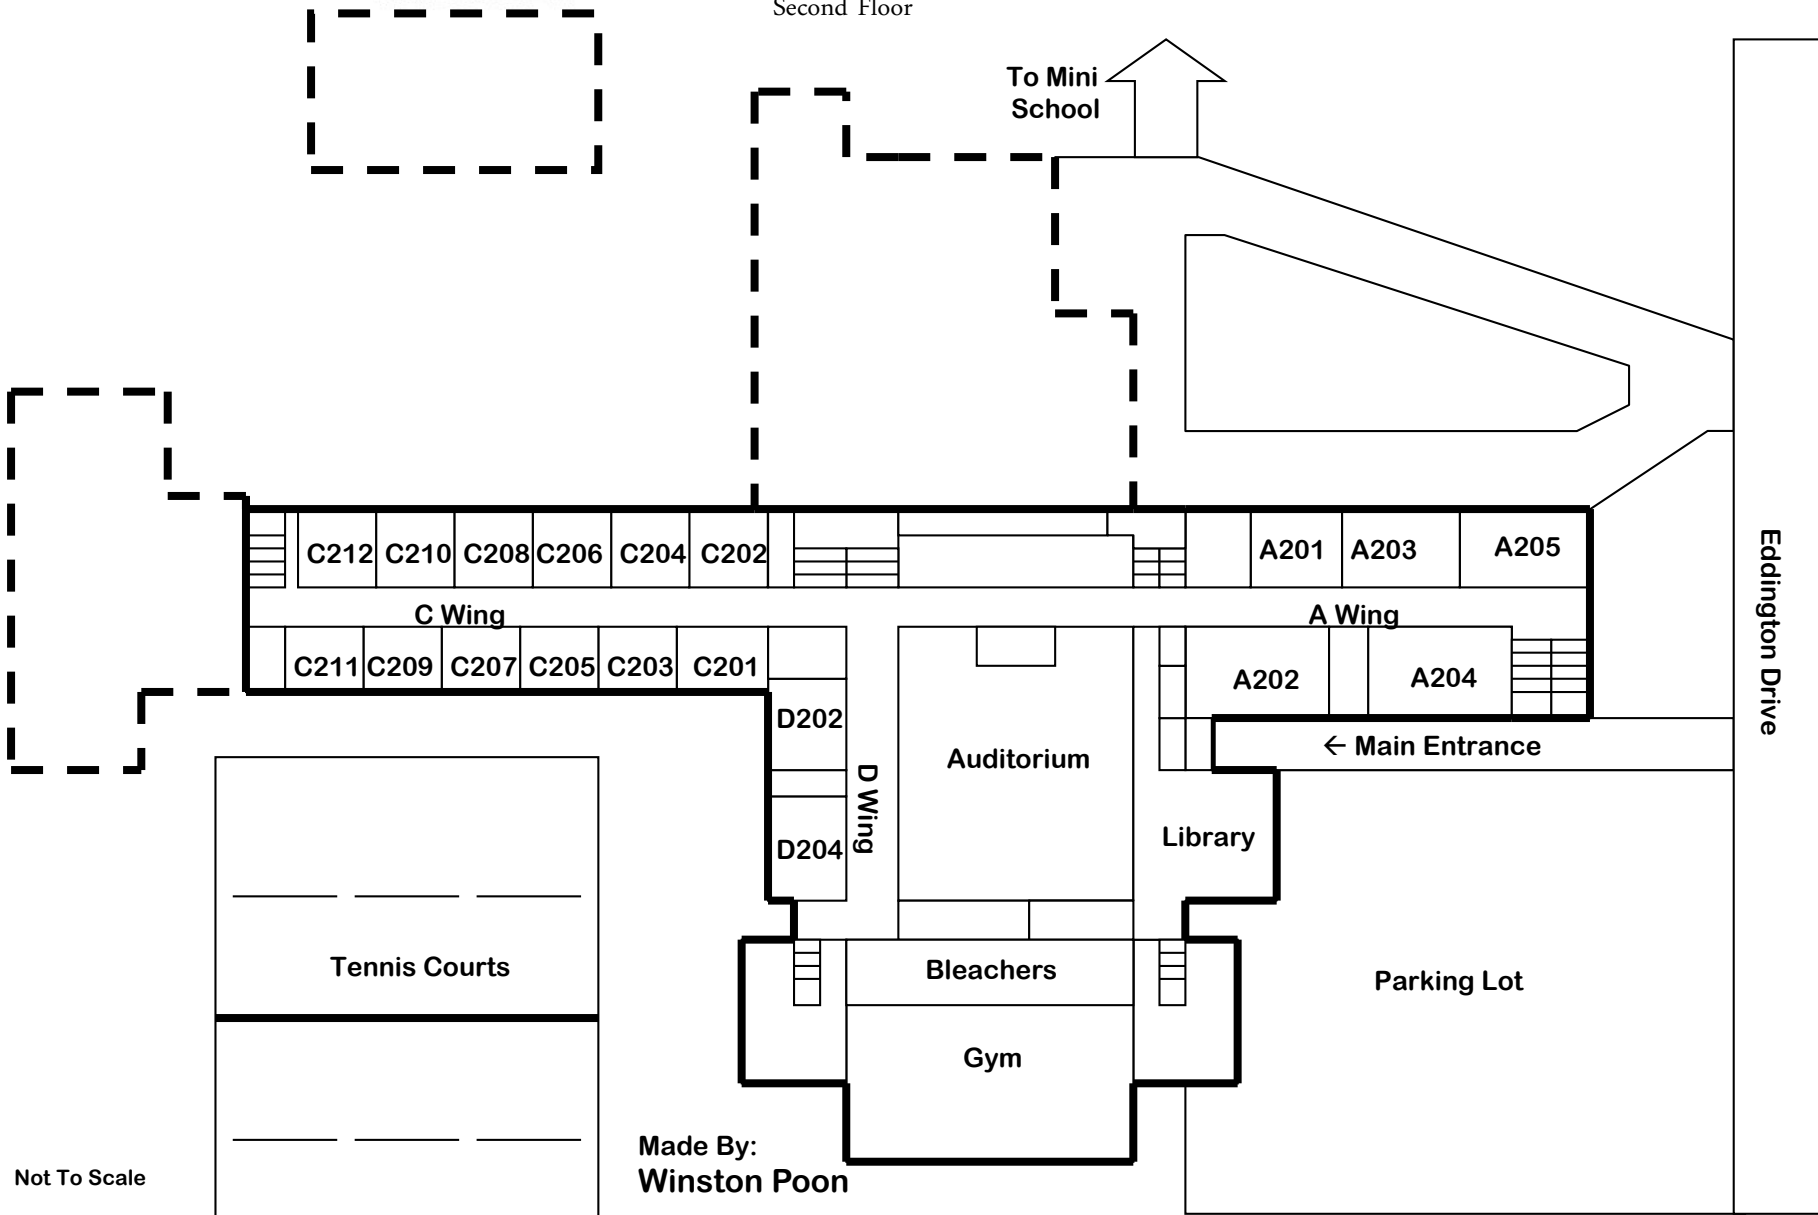

PRINCE Of WALES

First Floor

Portable 4	Portable 2
Portable 3	Portable 1

2250 Eddington Drive
Vancouver, B.C. V6L 2E7
Canada

Not To Scale

Made By:
Winston Poon

PRINCE
Of
WALES

2250 Eddington Drive
Vancouver, B.C.
Canada
V6L 2E7

Second Floor

Not To Scale

Made By:
Winston Poon

PRINCE
Of
WALES

MINI School

2250 Eddington Drive
Vancouver, B.C.
Canada
V6L 2E7

Not To Scale

Made By:
Winston Poon