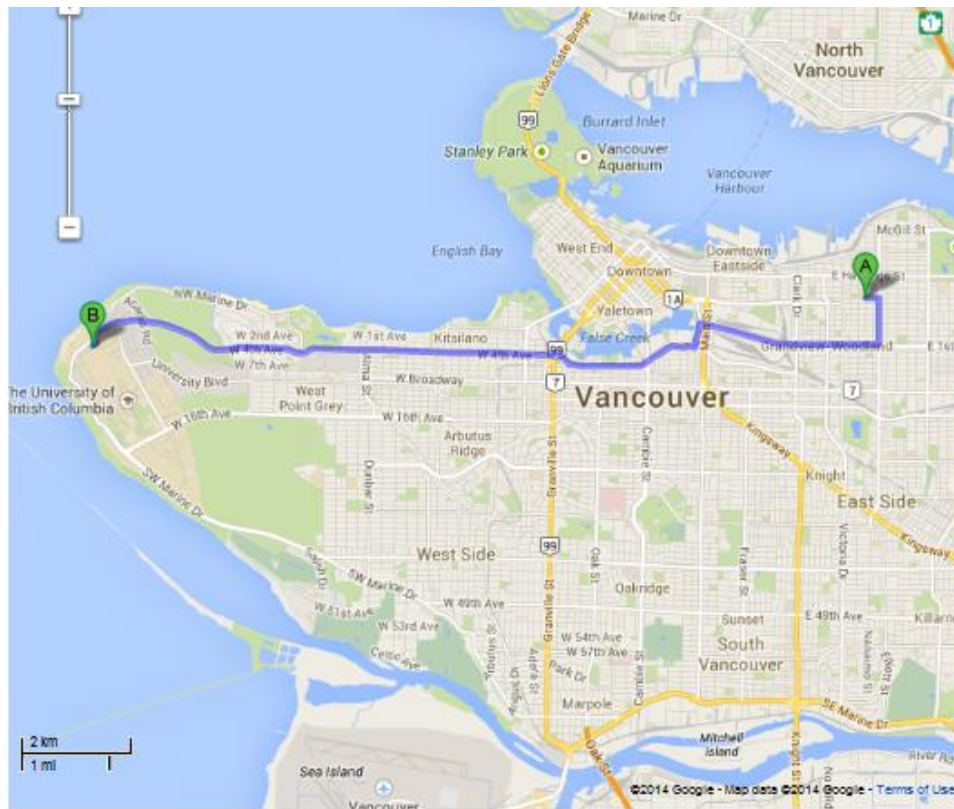

TEMPLETON GRADUATION 2023

Pictures with grad gown before ceremony.

Go to The Chan Centre for the Performing Arts, 6265 Crescent Road, by 12:45 p.m. proceed directly to the upper lobby where you will be organized into your rows for procession into the Chan Centre Auditorium.

All Guests: Must have a ticket to enter

Parking: Rose Garden Parkade is adjacent and has easiest access to the Chan Centre. Payment by Visa, Mastercard or exact change will be required upon entering the parkade and the gates will be open for free-flowing exit at the end of the event.

A 727 Templeton Dr, Vancouver, BC V5L 4N8

1. Head north on Templeton Dr toward Adanac St go 11 m
total 11 m
- 2. Take the 1st right onto Adanac St go 230 m
total 250 m
About 48 secs
- 3. Take the 2nd right onto Nanaimo St go 900 m
total 1.1 km
About 1 min
- 4. Turn right onto E 1st Ave go 1.5 km
total 2.6 km
About 3 mins
5. Continue onto Terminal Ave go 1.8 km
total 4.5 km
About 3 mins
- 6. Turn left onto Quebec St go 450 m
total 4.9 km
About 1 min
- 7. Turn right onto E 2nd Ave go 1.1 km
total 6.0 km
About 2 mins
8. Continue straight onto W 6th Ave go 1.3 km
total 7.3 km
About 2 mins
9. Continue onto W 4th Ave go 6.5 km
total 13.8 km
About 10 mins
10. Continue onto Chancellor Blvd go 2.5 km
total 16.3 km
About 3 mins
- 11. Slight left onto NW Marine Dr go 39 m
total 16.3 km
- 12. Turn left onto E Mall S go 160 m
total 16.5 km
About 1 min
- 13. Turn right onto Crescent Rd go 98 m
total 16.6 km
Destination will be on the right