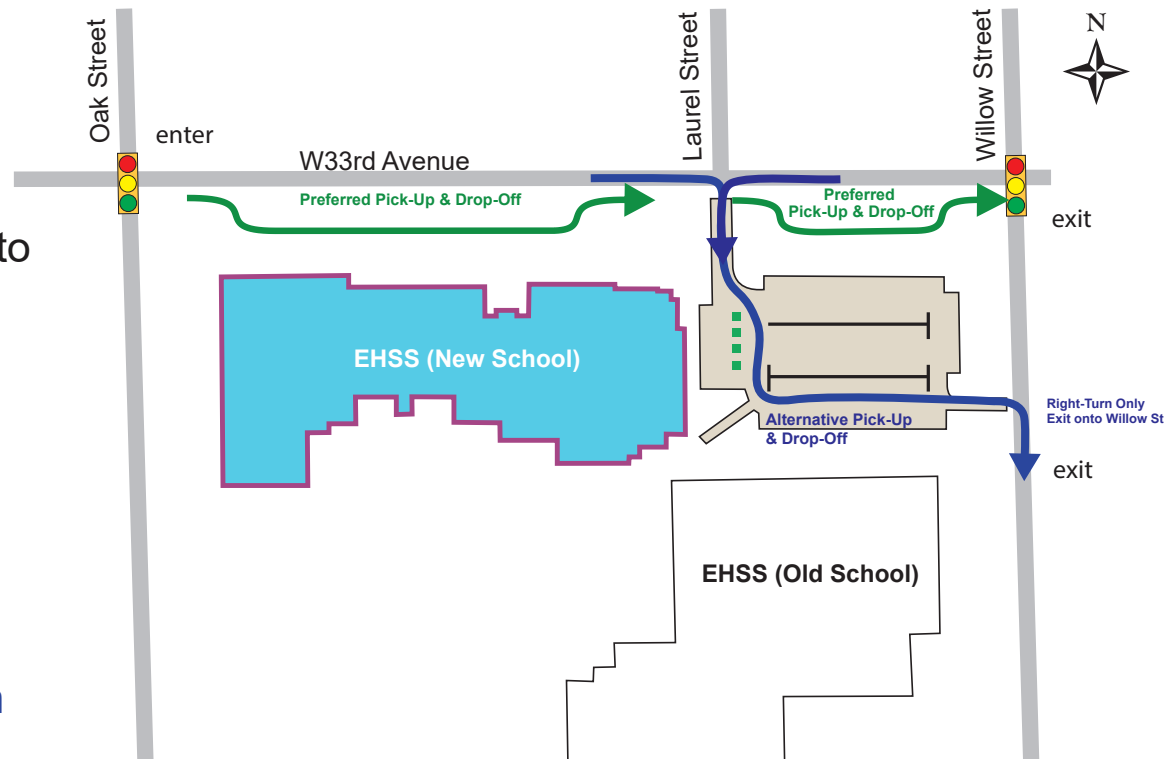

Student Pick Up and Drop Off Locations

- There are existing pick up and drop off locations as permitted by signage along Willow Street and 37th Ave.
- Due to limited space, walking and biking to the school is highly encouraged

Preferred Pick Up / Drop Off Location

- South Side of W33rd Ave. (facing east) between Oak and Willow St.
- Approach from Oak St. (no u-turns)

Alternative Pick Up / Drop off Location

- This area is prioritized for students with large/heavy equipment or students needing access closer to building
- If preferred location is full, use alternate pick up / drop off area located at south end of school parking lot
- Approach from W33rd Ave. Watch for pedestrians and cyclists
- No waiting, unattended vehicles are not allowed in this area
- Exit to Willow St. - **right-turn exit ONLY**. Watch for pedestrians and cyclists

Cyclists

- Bike parking is available as indicated by the yellow boxes.
- Preferred access is the designated bike path in from Willow St. located just south of the school parking lot