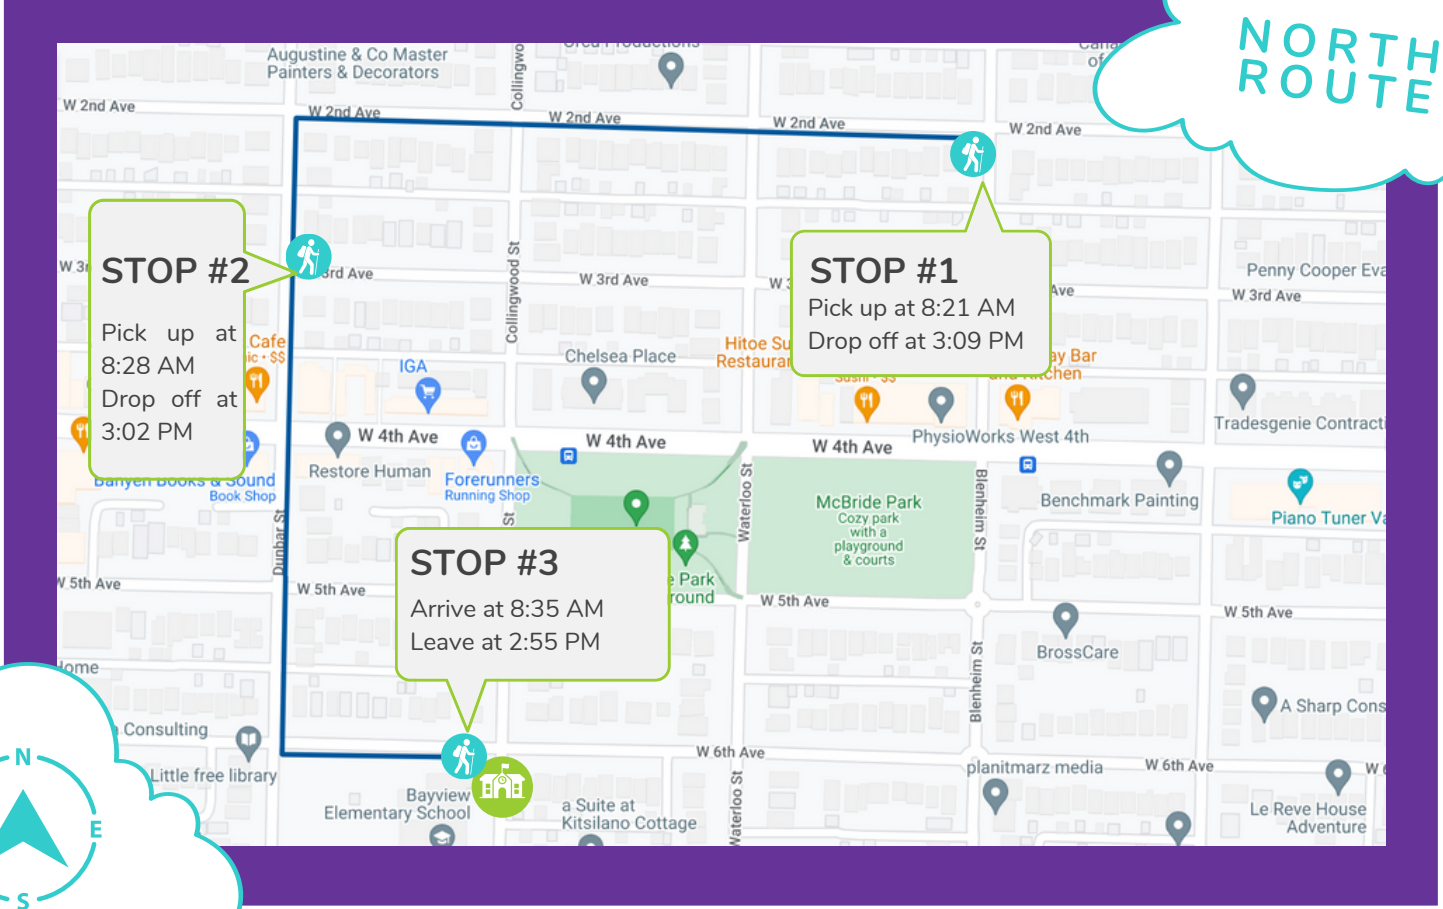

Bayview Elementary

KID COMMUTE: A WALKING SCHOOL BUS INITIATIVE | 2023-2024

NORTH ROUTE

	Stop Location	AM Pickup	PM Pickup
1	South-West Corner of West 2nd and Blenheim (In front of building: 1805 West 2nd)	8:21 AM	3:09 PM
2	North-East Corner of West 3rd and Dunbar (In front of building 3575 West 3rd)	8:28 AM	3:02 PM
3	School Entrance on Collingwood	8:35 AM	2:55 PM