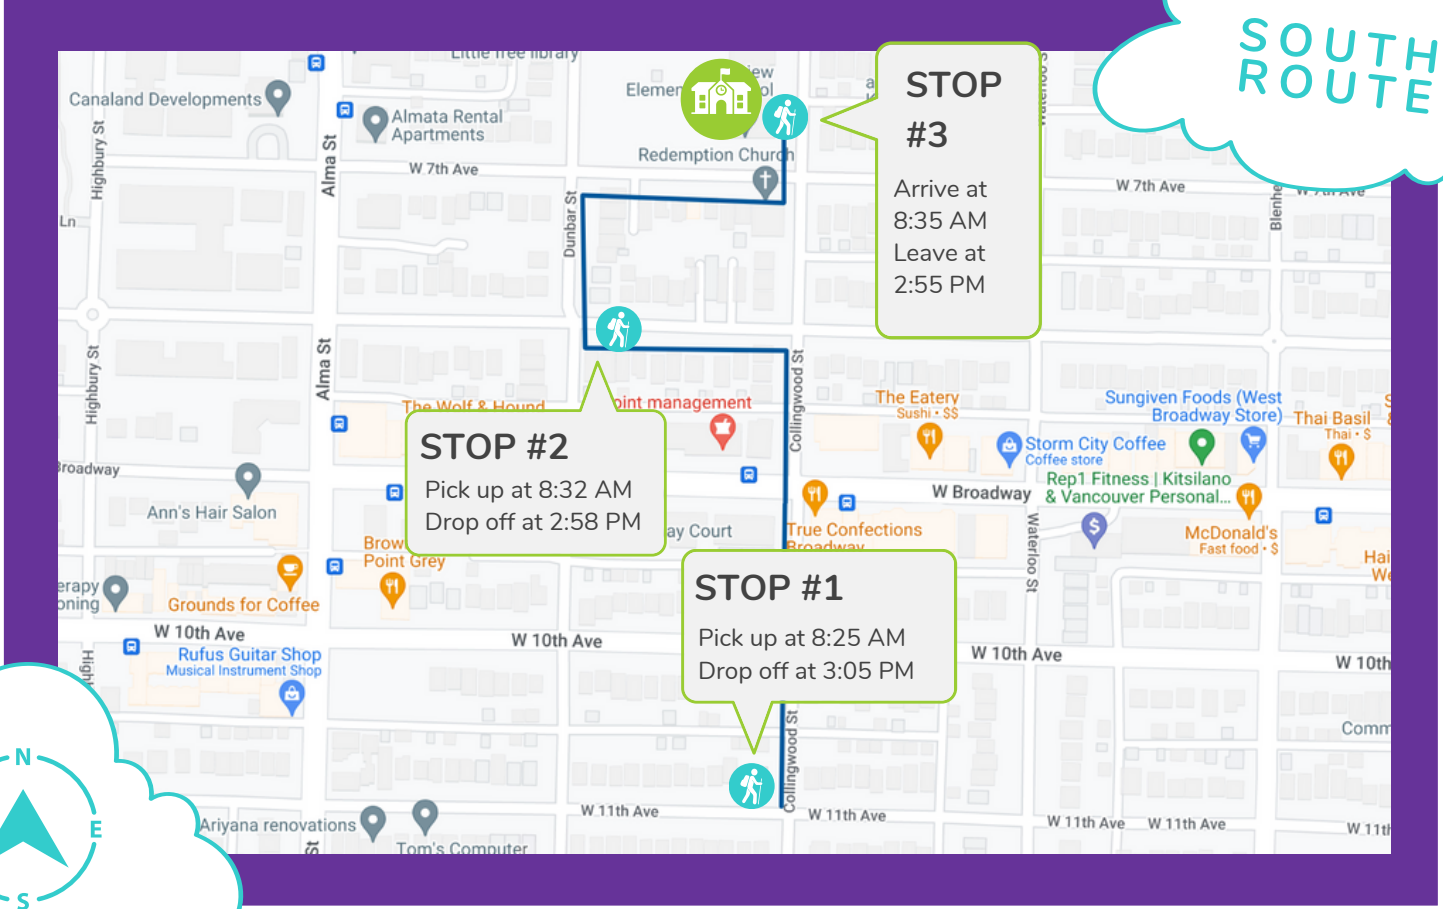

Bayview Elementary

KID COMMUTE: A WALKING SCHOOL BUS INITIATIVE | 2023-2024

SOUTH ROUTE

	Stop Location	AM Pickup	PM Pickup
1	North-West corner of West 11th and Collingwood (in front of 3505 West 11th)	8:25 AM	3:05 PM
2	South-East corner of Dunbar and West 8th (2376 Dunbar Street)	8:32 AM	2:58 PM
3	School Entrance on Collingwood	8:35 AM	2:55 PM