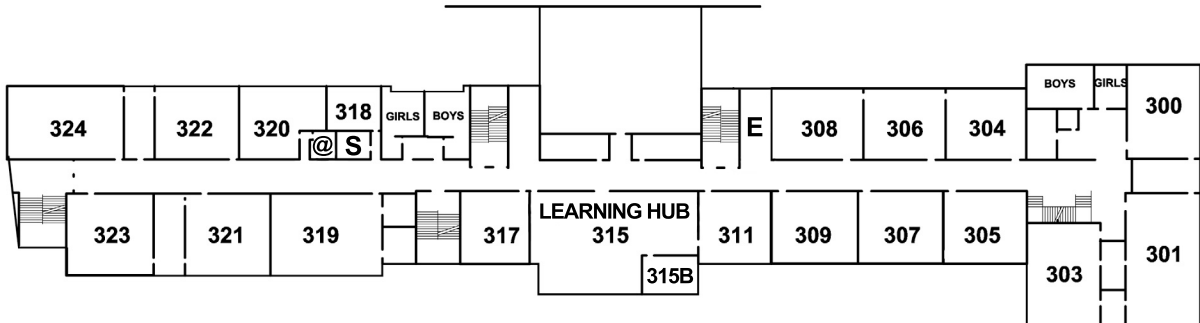

- G = Girls Washroom
- B = Boys Washroom
- @ = All Gender Washroom
- #1) outside room 320
- #2) outside room 608
- S = Staff Washroom
- E = Elevator

VANCOUVER TECHNICAL SECONDARY SCHOOL

2600 EAST BROADWAY
VANCOUVER, B.C.

FOURTH FLOOR PLAN, MAIN BUILDING

THIRD FLOOR PLAN, MAIN BUILDING

PARTIAL BASEMENT PLAN GYMNASIUM

PARTIAL BASEMENT PLAN SHOP BUILDING

MAIN FLOOR PLANS

BASEMENT FLOOR PLAN, MAIN BUILDING