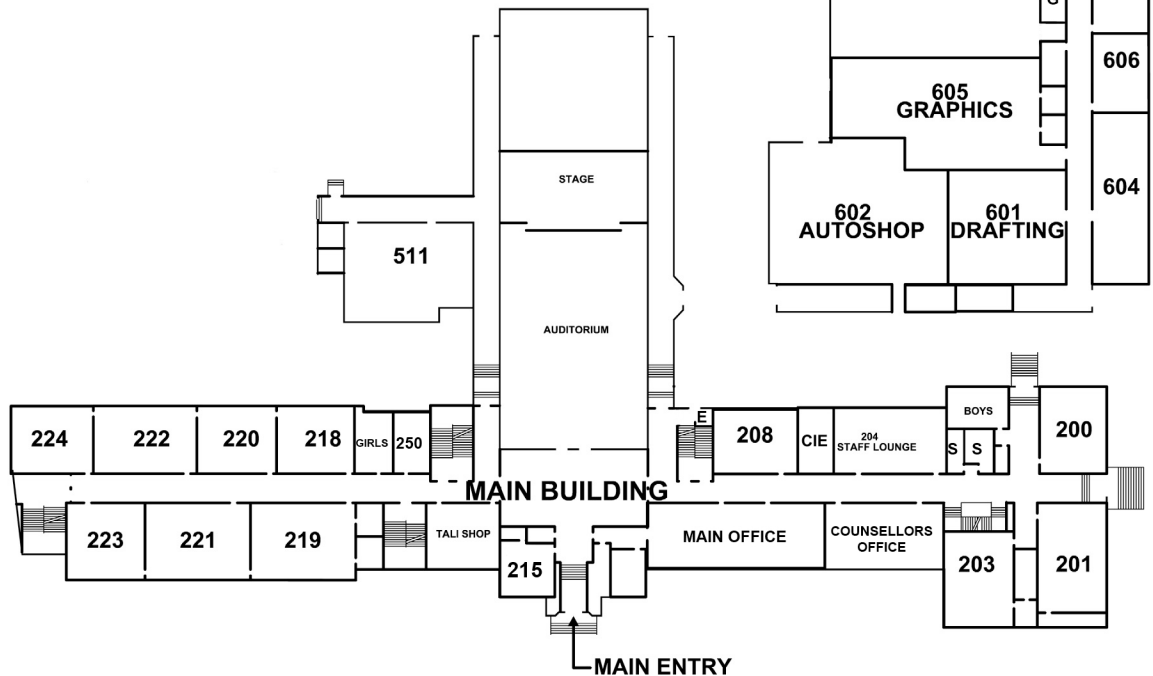

- G = Girls Washroom
- B = Boys Washroom
- @ = All Gender Washroom
- #1) outside room 320
- #2) outside room 608
- S = Staff Washroom
- E = Elevator

VANCOUVER TECHNICAL SECONDARY SCHOOL

2600 EAST BROADWAY
VANCOUVER, B.C.

FOURTH FLOOR PLAN, MAIN BUILDING

THIRD FLOOR PLAN, MAIN BUILDING

PARTIAL BASEMENT PLAN GYMNASIUM

PARTIAL BASEMENT PLAN SHOP BUILDING

MAIN FLOOR PLANS

BASEMENT FLOOR PLAN, MAIN BUILDING