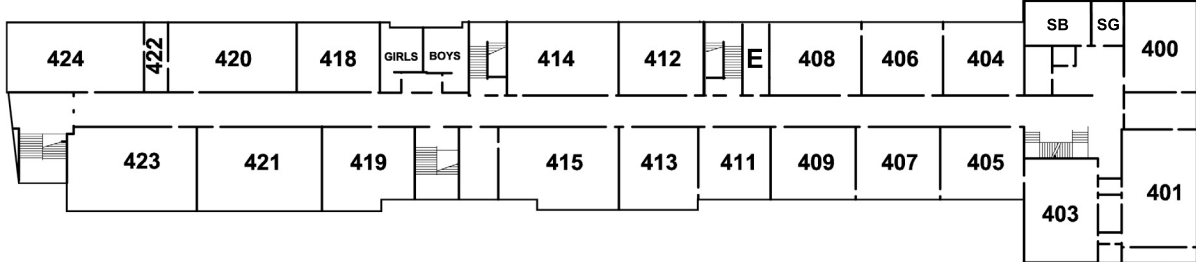

- G = Girls Washroom
- B = Boys Washroom
- @ = All Gender Washroom
- #1) outside room 320
- #2) outside room 608
- S = Staff Washroom
- E = Elevator

VANCOUVER TECHNICAL SECONDARY SCHOOL

2600 EAST BROADWAY
VANCOUVER, B.C.

FOURTH FLOOR PLAN, MAIN BUILDING

THIRD FLOOR PLAN, MAIN BUILDING

PARTIAL BASEMENT PLAN GYMNASIUM

PARTIAL BASEMENT PLAN SHOP BUILDING

MAIN FLOOR PLANS

BASEMENT FLOOR PLAN, MAIN BUILDING