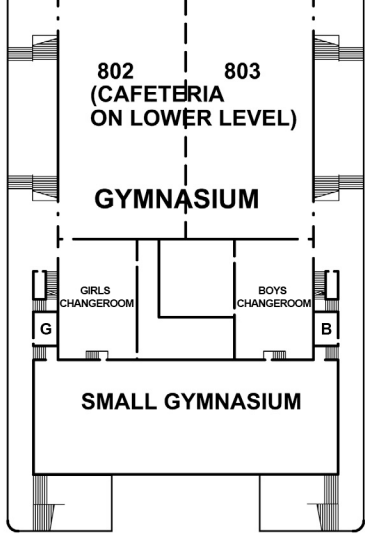

- G = Girls Washroom
- B = Boys Washroom
- @ = All Gender Washroom
- #1) outside room 320
- #2) outside room 608
- S = Staff Washroom
- E = Elevator

VANCOUVER TECHNICAL SECONDARY SCHOOL

2600 EAST BROADWAY
VANCOUVER, B.C.

FOURTH FLOOR PLAN, MAIN BUILDING

THIRD FLOOR PLAN, MAIN BUILDING

PARTIAL BASEMENT PLAN GYMNASIUM

PARTIAL BASEMENT PLAN SHOP BUILDING

MAIN FLOOR PLANS

BASEMENT FLOOR PLAN, MAIN BUILDING