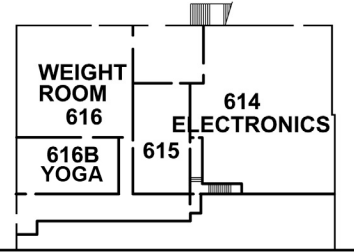

- G = Girls Washroom
- B = Boys Washroom
- @ = All Gender Washroom
- #1) outside room 320
- #2) outside room 608
- S = Staff Washroom
- E = Elevator

VANCOUVER TECHNICAL SECONDARY SCHOOL

2600 EAST BROADWAY
VANCOUVER, B.C.

FOURTH FLOOR PLAN, MAIN BUILDING

THIRD FLOOR PLAN, MAIN BUILDING

PARTIAL BASEMENT PLAN GYMNASIUM

PARTIAL BASEMENT PLAN SHOP BUILDING

MAIN FLOOR PLANS

BASEMENT FLOOR PLAN, MAIN BUILDING