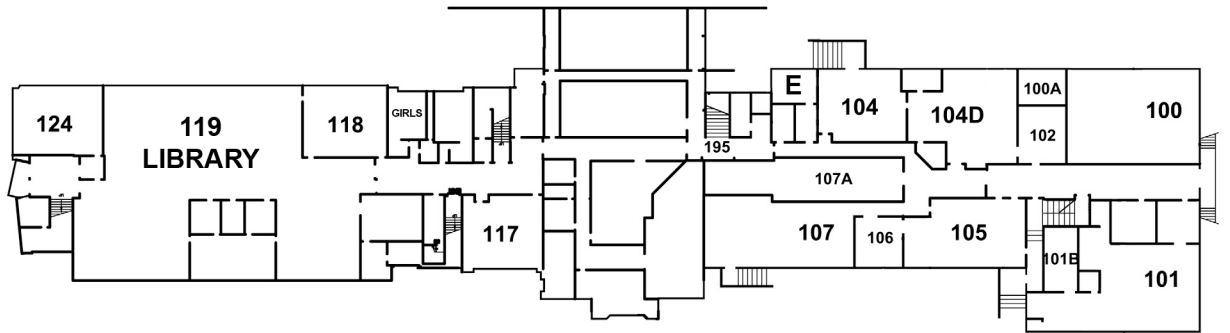

- G = Girls Washroom
- B = Boys Washroom
- @ = All Gender Washroom
- #1) outside room 320
- #2) outside room 608
- S = Staff Washroom
- E = Elevator

VANCOUVER TECHNICAL SECONDARY SCHOOL

2600 EAST BROADWAY
VANCOUVER, B.C.

FOURTH FLOOR PLAN, MAIN BUILDING

THIRD FLOOR PLAN, MAIN BUILDING

PARTIAL BASEMENT PLAN GYMNASIUM

PARTIAL BASEMENT PLAN SHOP BUILDING

MAIN FLOOR PLANS

BASEMENT FLOOR PLAN, MAIN BUILDING