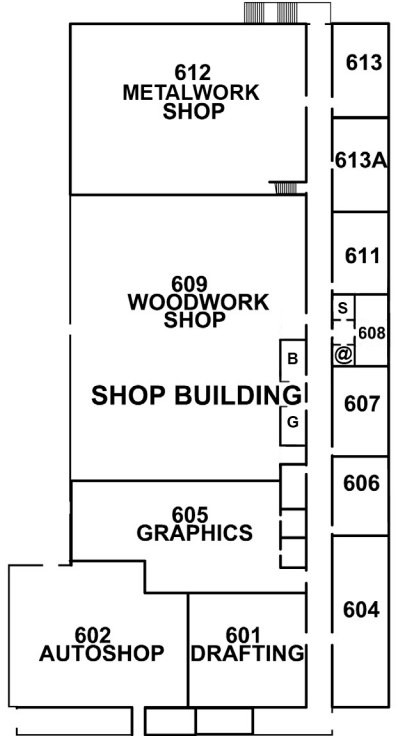

- G = Girls Washroom
- B = Boys Washroom
- @ = All Gender Washroom
- #1) outside room 320
- #2) outside room 608
- S = Staff Washroom
- E = Elevator

VANCOUVER TECHNICAL SECONDARY SCHOOL

2600 EAST BROADWAY
VANCOUVER, B.C.

FOURTH FLOOR PLAN, MAIN BUILDING

THIRD FLOOR PLAN, MAIN BUILDING

PARTIAL BASEMENT PLAN GYMNASIUM

PARTIAL BASEMENT PLAN SHOP BUILDING

MAIN FLOOR PLANS

BASEMENT FLOOR PLAN, MAIN BUILDING