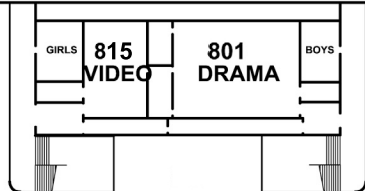

PARTIAL BASEMENT PLAN GYMNASIUM