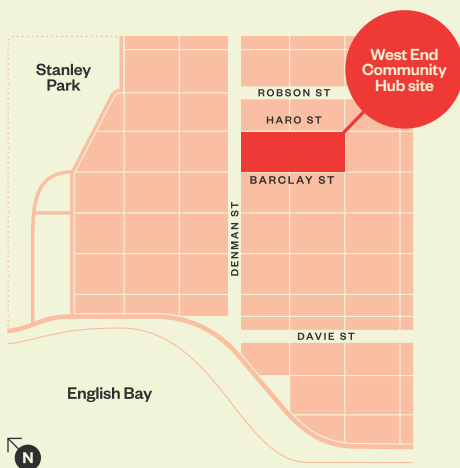

W.E.
W.E.
W.E.

CONNECT
CONNECT
CONNECT

What would you like to do at the future West End Community Hub?

In fall 2021 the community helped create a vision for the West End Community Hub. Now, share which activities and spaces you would most like to see at the site that currently includes the West End Community Centre, King George Secondary School, and Joe Fortes Library.

The result will be a plan to celebrate and strengthen Vancouver's connection to the x^wməθk^wəyəm (Musqueam), S^kw^xwú7mesh (Squamish), and səliwətaɫ (Tsleil-Waututh) Nations, and support play, learning, creativity, and wellness for all people.